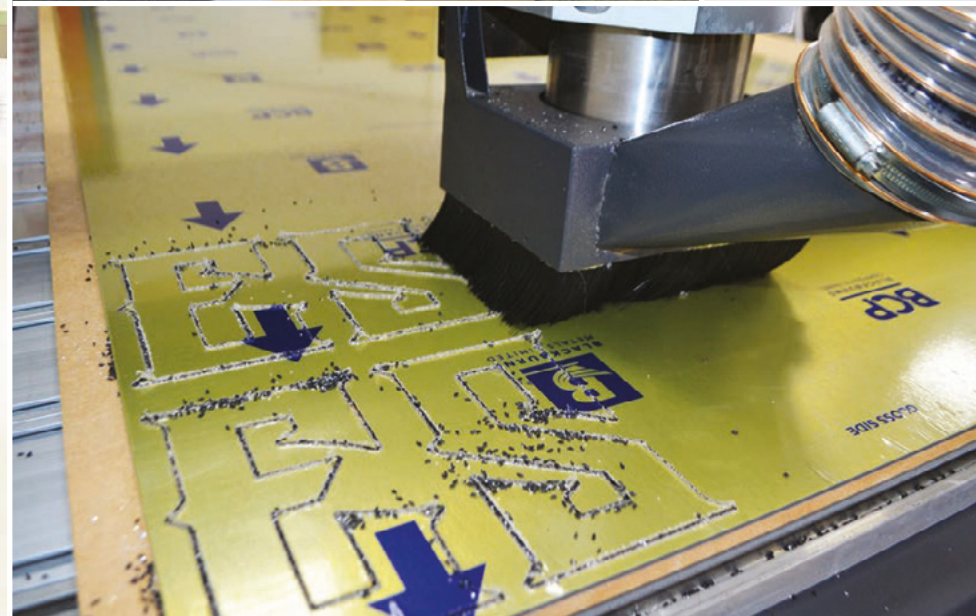

Based in South Wales, we are ideally located to work alongside our broad spectrum of customers ranging from many blue chip organisations to smaller, single site clients.

We understand the importance of great signage Silvercloud Signs never compromise on standards - every project receives the same level of care and attention from conception to completion to ensure that your project is -

**COMPLETE EXHIBITION BUILD**

**EXHIBITION & DISPLAY**

**VEHICLE LIVERY**

- VINYL APPLICATION
- FULL WRAP
- FLEET ROLL OUT / MANAGEMENT
- CHAPTER 8 COMPLIANT HIGHWAY LIVERY

UPSTAIRS TO WOMENS  
• FOOTWEAR  
• ACCESSORIES  
• BAGS  
LIFT AT BACK OF STORE

## YOUR SIGN MANUFACTURED BY SILVERCLOUD

- IN HOUSE CNC MACHINING
- IN HOUSE CLASER CUTTING
- LETTER MAKING
- FABRICATION
- ILLUMINATION
- WIDE FORMAT PRINTING
- SUBSTRATE PRINTING
- VINYL APPLICATION