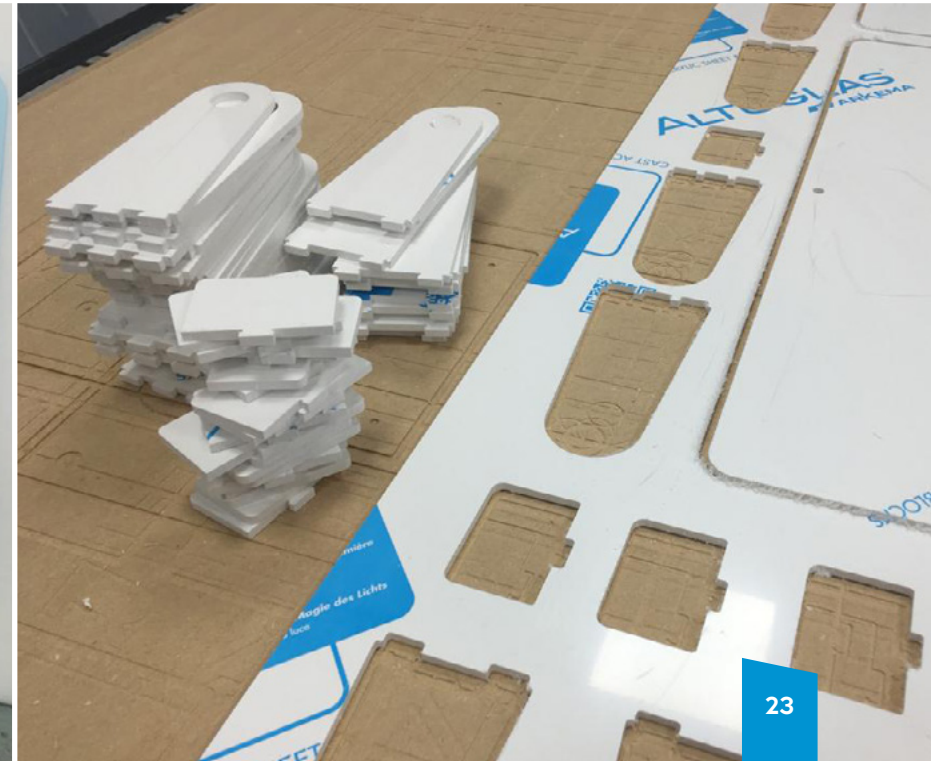

**ON BRAND, ON BUDGET & ON TIME.**

**EXTERIOR SIGNAGE**

SIGN TRAYS  
RAISED LETTERING  
BESPOKE  
FLAT PANEL  
3D BUILT UP LETTERING

**PANEL & POST SIGNAGE**

PANEL & POST SIGNAGE

FABRICATED SIGN TRAY WITH BOX SECTION POSTS

**COMPLETE EXHIBITION BUILD**

**EXHIBITION & DISPLAY**

**VEHICLE LIVERY**

- VINYL APPLICATION
- FULL WRAP
- FLEET ROLL OUT / MANAGEMENT
- CHAPTER 8 COMPLIANT HIGHWAY LIVERY

UPSTAIRS TO WOMENS  
• FOOTWEAR  
• ACCESSORIES  
• BAGS  
LIFT AT BACK OF STORE

## YOUR SIGN MANUFACTURED BY SILVERCLOUD

- IN HOUSE CNC MACHINING
- IN HOUSE CLASER CUTTING
- LETTER MAKING
- FABRICATION
- ILLUMINATION
- WIDE FORMAT PRINTING
- SUBSTRATE PRINTING
- VINYL APPLICATION