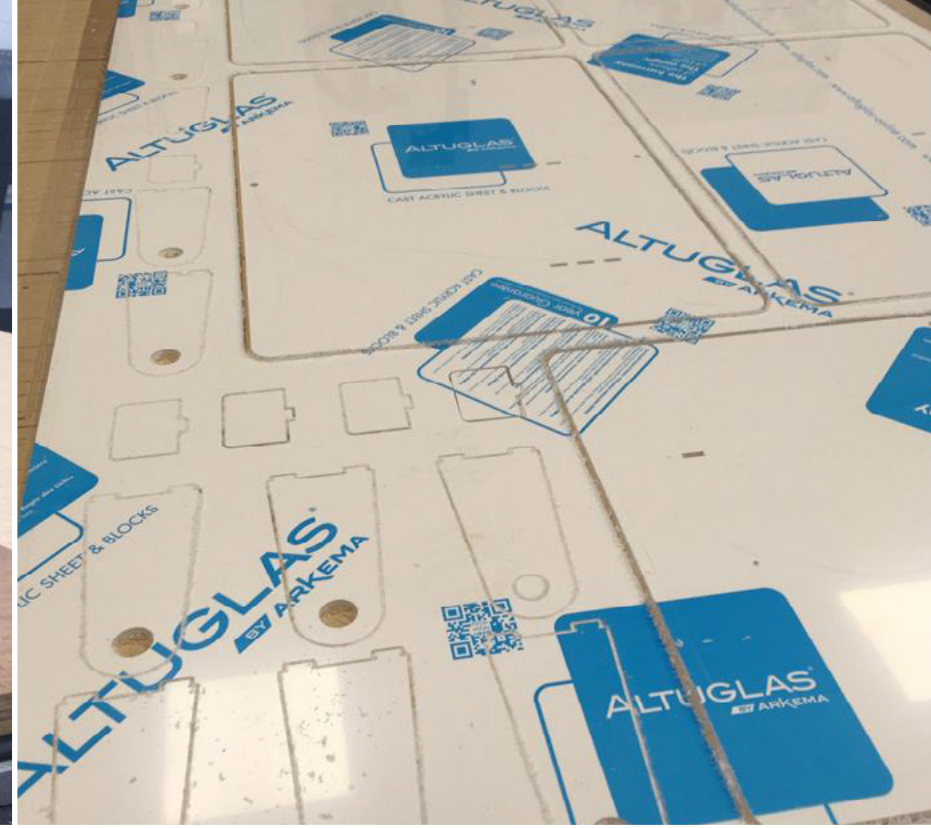

Based in South Wales, we are ideally located to work alongside our broad spectrum of customers ranging from many blue chip organisations to smaller, single site clients.

We understand the importance of great signage Silvercloud Signs never compromise on standards - every project receives the same level of care and attention from conception to completion to ensure that your project is -

**ON BRAND, ON BUDGET & ON TIME.**

**EXTERIOR SIGNAGE**

SIGN TRAYS  
RAISED LETTERING  
BESPOKE  
FLAT PANEL  
3D BUILT UP LETTERING

**PANEL & POST SIGNAGE**

PANEL & POST SIGNAGE

FABRICATED SIGN TRAY WITH BOX SECTION POSTS

**COMPLETE EXHIBITION BUILD**

**EXHIBITION & DISPLAY**

**VEHICLE LIVERY**

- VINYL APPLICATION
- FULL WRAP
- FLEET ROLL OUT / MANAGEMENT
- CHAPTER 8 COMPLIANT HIGHWAY LIVERY

UPSTAIRS TO WOMENS  
• FOOTWEAR  
• ACCESSORIES  
• BAGS  
LIFT AT BACK OF STORE

## YOUR SIGN MANUFACTURED BY SILVERCLOUD

- IN HOUSE CNC MACHINING
- IN HOUSE CLASER CUTTING
- LETTER MAKING
- FABRICATION
- ILLUMINATION
- WIDE FORMAT PRINTING
- SUBSTRATE PRINTING
- VINYL APPLICATION